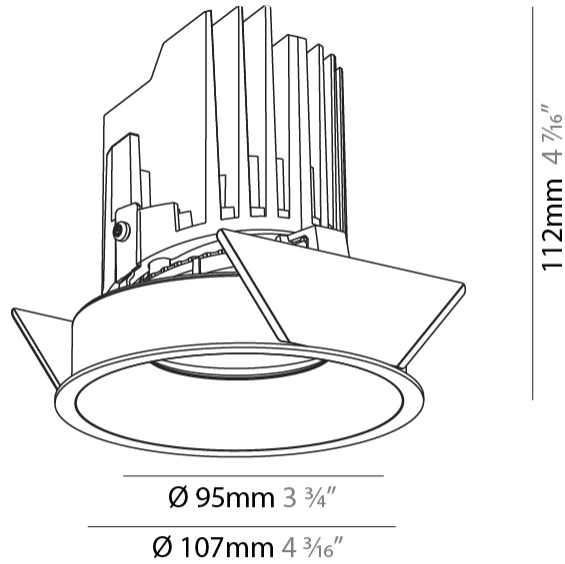

GENERAL

Series: Bioniq
 Subseries: Bioniq Round Semi Adjustable
 Brand: Prolicht
 Division: Architectural
 Mounting Type: Recessed
 Mounting Location: Ceiling
 Subcategory: Downlight

PHYSICAL

Shape: Round
 Diameter (mm): 107
 Diameter (in): 4 3/16
 Height (mm): 112
 Height (in): 4 7/16
 Ceiling Thickness (mm): 10 / 12.5 / 15
 Ceiling Thickness (in): 3/8 or 1/2 or 9/16
 Min. Recessing Depth (mm): 130
 Min. Recessing Depth (in): 5 1/8
 Light Distribution: Adjustable / Downlight
 Weight (kg): 0.485
 Weight (lbs): 1.07
 Fixture Finish: SSR / BKV / CWI / CRY / HAB / LAG / UFT / ITA / RUA / RUR / MIC / FTG / MYG / TWT / LOD / PUS / FRO / FUP / KIA / POP / BLS / SPG / MEY / GOH / GUM / CHC / COM / ABZ / JAG / OBR / MOS / ROR
 Fixture Material: Aluminum Die Cast
 Cut-out Measurements: 98mm / 3 7/8"

OPTICAL

Reflector: 20 / 40 / 60
 Adjustability: Rotational 355°, Tilt 10°

RATINGS AND CERTIFICATIONS

Certified By: Certified for North American Standards
 IP rating: IP20

BIONIQ ROUND SEMI ADJUSTABLE RECESSED