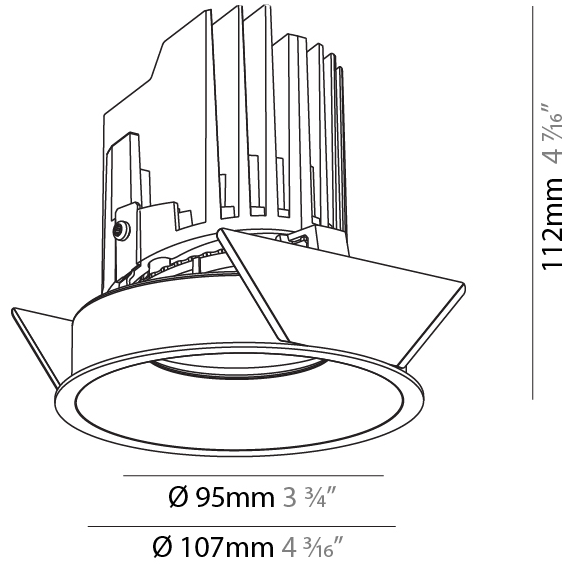

GENERAL

Series: Bioniq
 Subseries: Bioniq Round Semi Adjustable
 Brand: Prolicht
 Division: Architectural
 Mounting Type: Recessed
 Mounting Location: Ceiling
 Subcategory: Downlight

PHYSICAL

Shape: Round
 Diameter (mm): 107
 Diameter (in): 4 3/16
 Height (mm): 112
 Height (in): 4 7/16
 Ceiling Thickness (mm): 10 / 12.5 / 15
 Ceiling Thickness (in): 3/8 or 1/2 or 9/16
 Min. Recessing Depth (mm): 130
 Min. Recessing Depth (in): 5 1/8
 Light Distribution: Adjustable / Downlight
 Weight (kg): 0.465
 Weight (lbs): 1.03
 Fixture Finish: SSR / BKV / CWI / CRY / HAB / LAG / UFT / ITA / RUA / RUR / MIC / FTG / MYG / TWT / LOD / PUS / FRO / FUP / KIA / POP / BLS / SPG / MEY / GOH / GUM / CHC / COM / ABZ / JAG / OBR / MOS / ROR
 Fixture Material: Aluminum Die Cast
 Cut-out Measurements: 98mm / 3 7/8"

OPTICAL

Reflector: 20 / 40 / 60
 Adjustability: Rotational 355°, Tilt 10°

RATINGS AND CERTIFICATIONS

Certified By: Certified for North American Standards
 IP rating: IP54

PROJECT
TYPE
SPECIFIER
QUANTITY
DATE